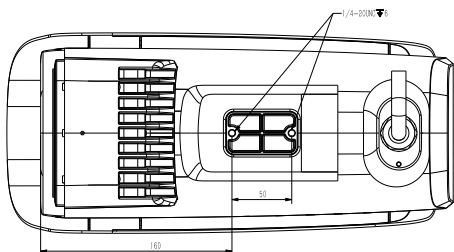

Face Detection and Analytics	
Operating Mode	Face capture, intelligent monitoring optional, default face capture mode
Face Detection Performance	Detects up to 32 faces at the same scene
Face Exposure Brightness	Default 35, 1-100 brightness optional
Min. Face Pixel	Default 60, 38-3840 optional
Recommended Capture Distance	6-25m
Max. Capture Distance	45m
Face Recognition	N/A
Face Library	N/A
Face Pictures	N/A
Face Library Management	N/A
Face Recognition Alert	N/A
Precautionary Alert	N/A
Network	
ANR	Yes, auto store video in SD card when NVR disconnected, and upload video to NVR when resumed connection (Only Support Tiandy ANR NVR)
Protocols	TCP/IP, HTTP, HTTPS, DHCP, DNS, DDNS, MULTICAST, UPnP, FTP, IPv4, IPv6, NTP, RTSP, SMTP, SIP, QoS, PPPoE
System Compatibility	ONVIF (PROFILE S/T), SDK, CGI, P2P
Remote Connection	≤7
Client	Easy7, EasyLive
Web Version	Web6
Interface	
Communication Interface	1 RJ45 10M/100M/1000M self adaptive Ethernet port
Audio	1/1
Alarm	1/1
Reset Button	Yes
On-board storage	Built-in Micro SD card slot, up to 128 GB
General	
Firmware Version	-
Web Client Language	15 languages English, Russian, Spanish, Korean, Italian, Turkish, Simplified Chinese, Traditional Chinese, Thai, French, Polish, Dutch, Hebraism, Arabic, Vietnamese
Operating Conditions	-30°C ~ 65°C, 0 ~ 95% RH
Power Supply	AC24V±25%
Power Consumption	MAX: 17W
Protection	IP67
Heater	N/A
Dimensions	372.9×167.6×175.5 mm (14.68×6.60×6.91 inch)
Weight	3kg (6.614lb)

* Listed resolutions are only selectable options. It does not mean that all streams can work at their maximum resolution at the same time.

AVAILABLE MODEL

TC-A38N5 SPEC: 0/A/10-47MM

Tiandy

DIMENSIONS (Unit: mm)