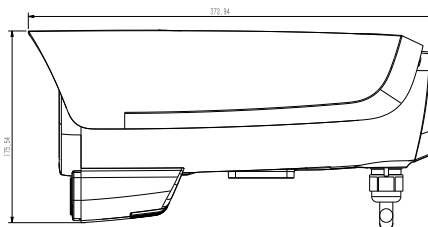

Face Detection and Analytics	
Operating Mode	Face capture, intelligent monitoring optional, default face capture mode
Face Detection Performance	Detects up to 32 faces at the same scene
Face Exposure Brightness	Default 35, 1-100 brightness optional
Min. Face Pixel	Default 60, 38-3840 optional
Recommended Capture Distance	6-25m
Max. Capture Distance	45m
Face Recognition	N/A
Face Library	N/A
Face Pictures	N/A
Face Library Management	N/A
Face Recognition Alert	N/A
Precautionary Alert	N/A
Network	
ANR	Yes, auto store video in SD card when NVR disconnected, and upload video to NVR when resumed connection (Only Support Tiandy ANR NVR)
Protocols	TCP/IP, HTTP, HTTPS, DHCP, DNS, DDNS, MULTICAST, UPnP, FTP, IPv4, IPv6, NTP, RTSP, SMTP, SIP, QoS, PPPoE
System Compatibility	ONVIF (PROFILE S/T), SDK, CGI, P2P
Remote Connection	≤7
Client	Easy7, EasyLive
Web Version	Web6
Interface	
Communication Interface	1 RJ45 10M/100M/1000M self adaptive Ethernet port
Audio	1/1
Alarm	1/1
Reset Button	Yes
On-board storage	Built-in Micro SD card slot, up to 128 GB
General	
Firmware Version	-
Web Client Language	15 languages English, Russian, Spanish, Korean, Italian, Turkish, Simplified Chinese, Traditional Chinese, Thai, French, Polish, Dutch, Hebraism, Arabic, Vietnamese
Operating Conditions	-30°C ~ 65°C, 0 ~ 95% RH
Power Supply	AC24V±25%
Power Consumption	MAX: 17W
Protection	IP67
Heater	N/A
Dimensions	372.9×167.6×175.5 mm (14.68×6.60×6.91 inch)
Weight	3kg (6.614lb)

* Listed resolutions are only selectable options. It does not mean that all streams can work at their maximum resolution at the same time.

AVAILABLE MODEL

TC-A38N5 SPEC: 0/A/10-47MM

Tiandy

DIMENSIONS (Unit: mm)